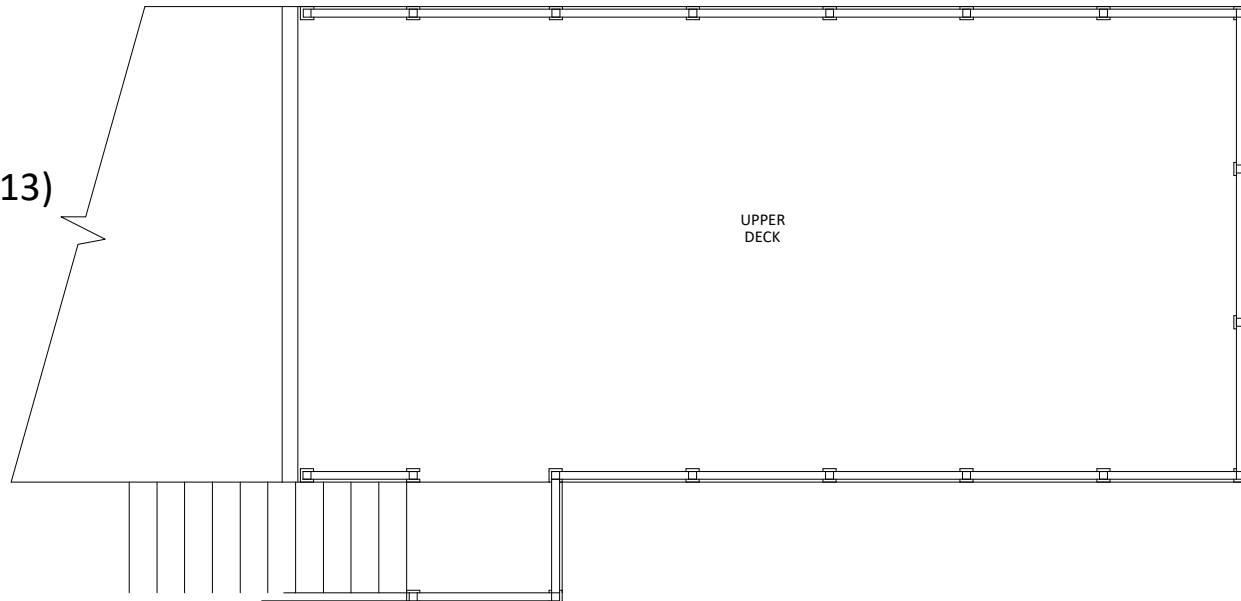

BDE 150-2RT 20 - (4213)
(540 SQ.FT.)